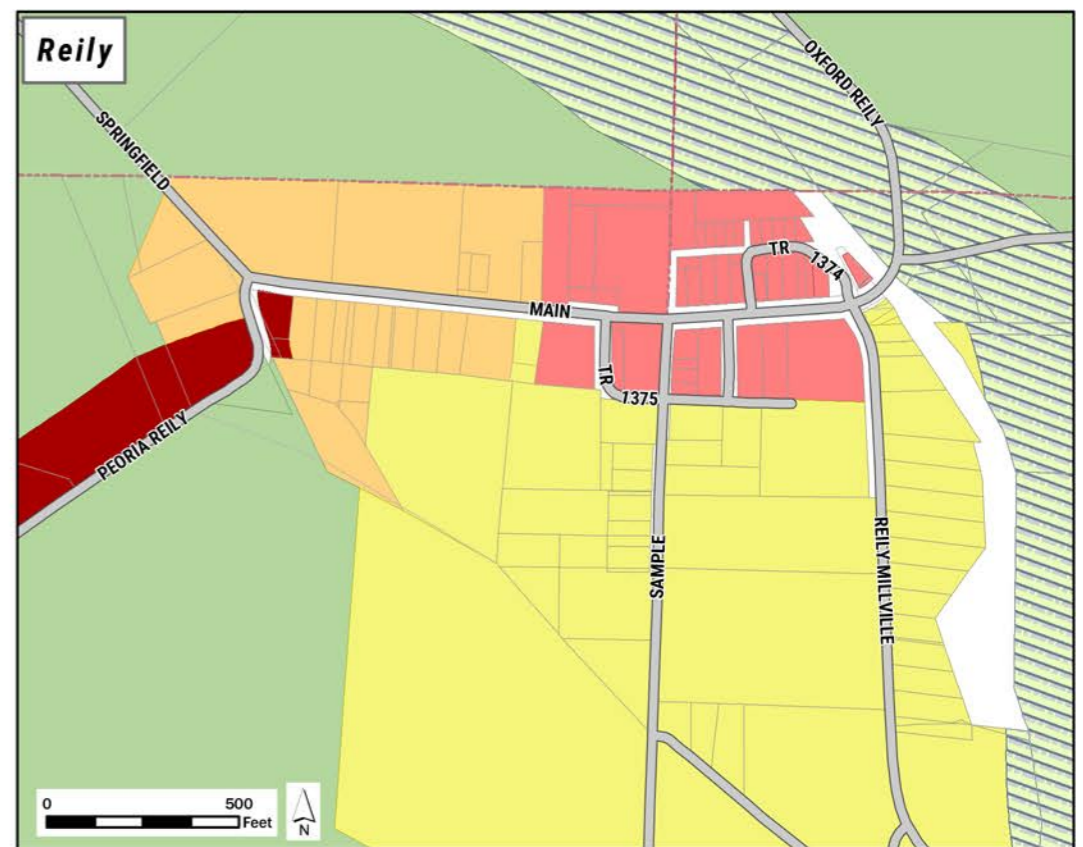

# Reily Township Zoning Map

BUTLER COUNTY, OHIO

- ZONING**
- R-2 Single-Family Residence
  - B-3 General Business
  - A-1 Agricultural
  - R-3 One- and Two-Family Residence
  - F-1 Floodplain
  - B-2 Community Business

Zoning Data Current  
as of June 1, 2018

**Butler County**  
Department of Development  
Planning Division  
Butler County Administrative Center  
130 High St, Hamilton, Ohio 45011

\\Zoning\Map\RTT\Reily\_Township\_Zoning\_Map\_June\_2018.sxd