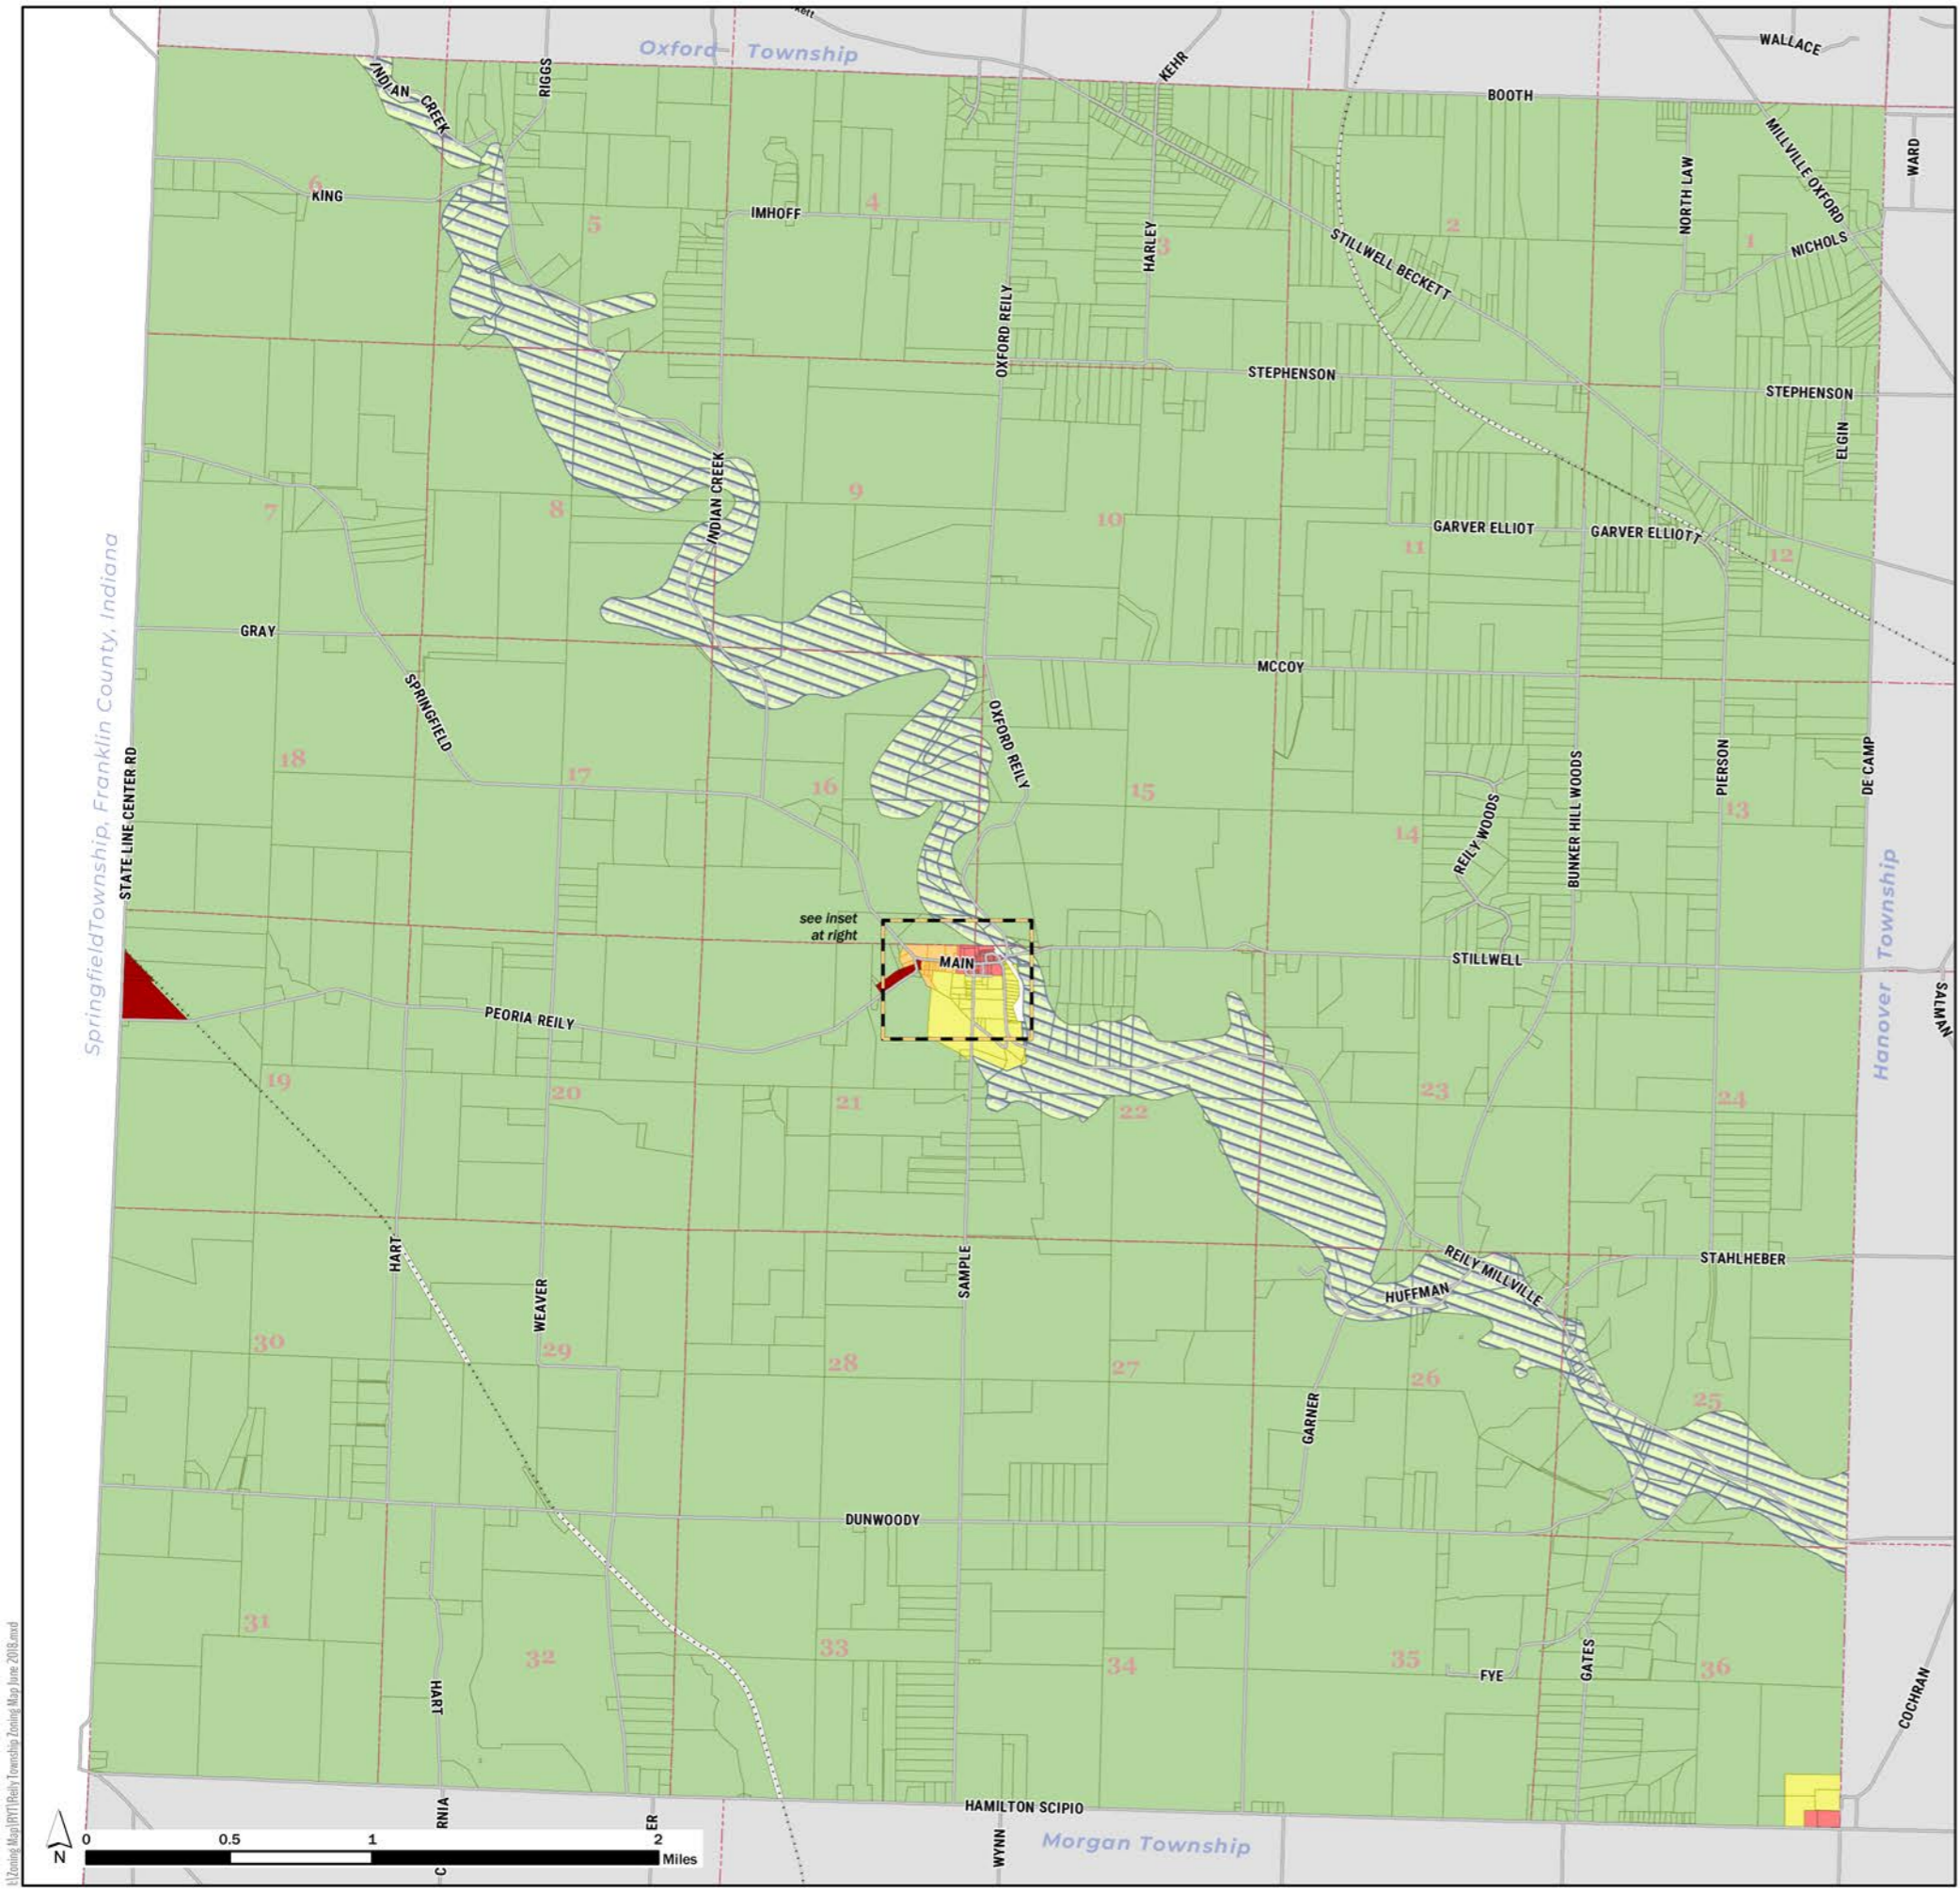

# Reily Township Zoning Map

BUTLER COUNTY, OHIO

- ZONING**
- R-2 Single-Family Residence
  - B-3 General Business
  - A-1 Agricultural
  - R-3 One- and Two-Family Residence
  - F-1 Floodplain
  - B-2 Community Business

Zoning Data Current  
as of June 1, 2018

**Butler County**  
Department of Development  
Planning Division  
Butler County Administrative Center  
130 High St, Hamilton, Ohio 45011

\\Zoning\Map\RTT\Reily\_Township\_Zoning\_Map\_June\_2018.sxd