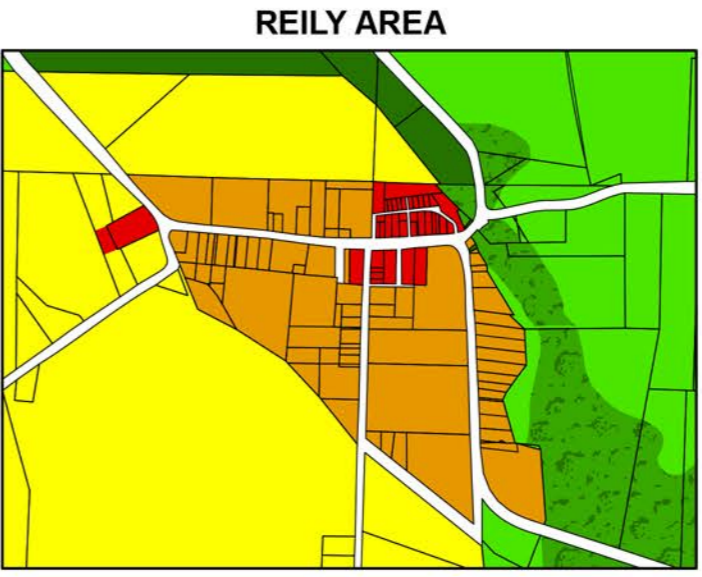

REILY TOWNSHIP PROPOSED LAND USE

- Vacant Agricultural
- Med-Low Density Residential
- Med Density Residential
- Commercial Development
- Open Space
- Public/Private Recreation
- Parcels