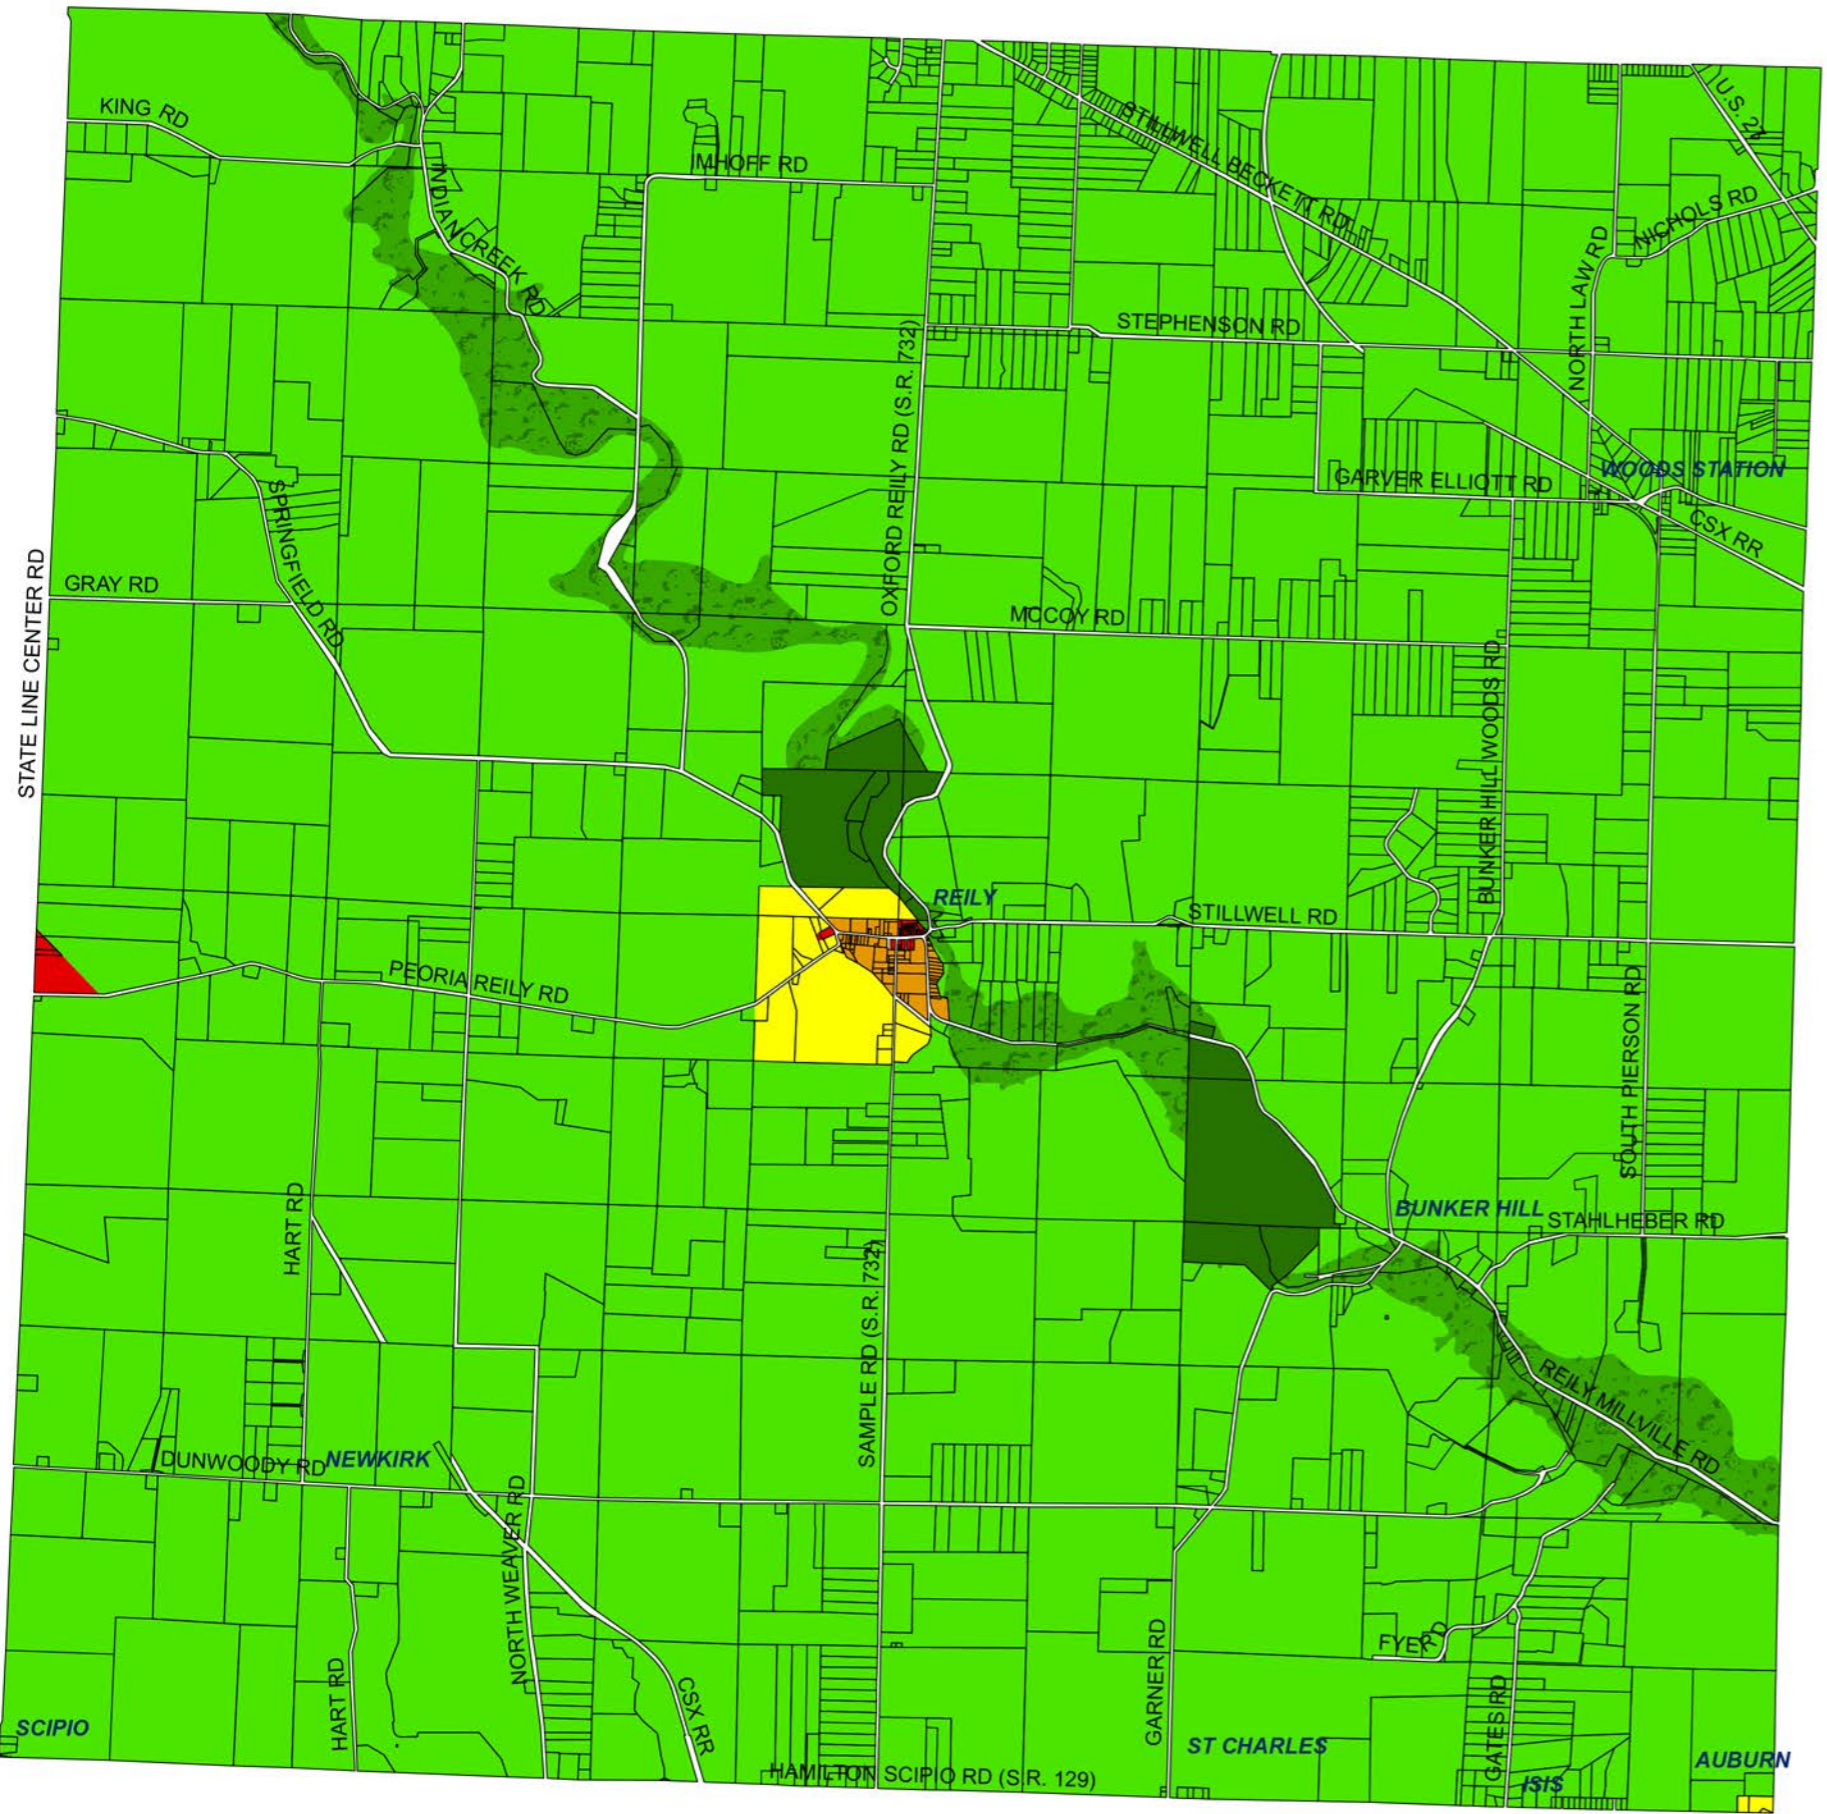

REILY TOWNSHIP PROPOSED LAND USE

- Vacant Agricultural
- Med-Low Density Residential
- Med Density Residential
- Commercial Development
- Open Space
- Public/Private Recreation
- Parcels